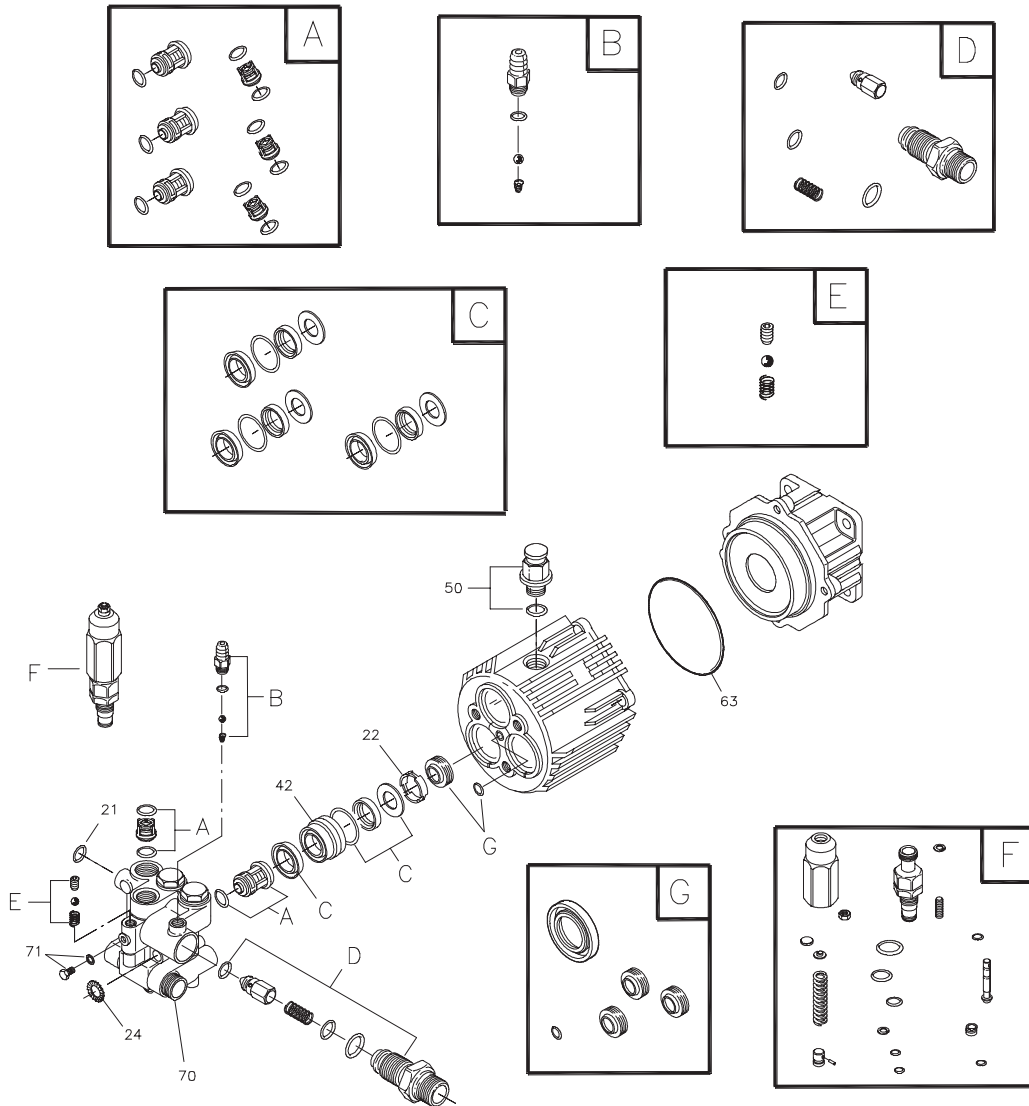

## EXPLODED VIEW AND PARTS LIST - MAIN UNIT

Item	Part #	Description	Item	Part #	Description
1	196695GS	BASE	18	192310GS	KIT,Vibration Mount
2	P194567GS	HANDLE	19	194509GS	KIT,Wheel
3	196788GS	ASSY, Billboard w/Clips	20	194298GS	VALVE,Thermal Relief
	195964GS	CLIPS, Tree	21	23139DGS	KEY
4	30809GS	GROMMET	22	194003GS	ASSY, Pump (see page 3)
5	194564GS	HOSE	900	§	ENGINE
6	192318GS	KIT, Engine Mounting Hardware	<b>Items Not Illustrated:</b>		
7	192131GS	KIT, Pump Mounting Hardware	MS6737	MANUAL, Engine	
8	193819GS	KIT, Hook, Lower Handle	197410GS	MANUAL, Operator's	
9	194264GS	KIT, Hook, Upper Handle	191267SGS	AXLE	
10	B2203GS	KIT, Handle Hardware	BB3061BGS	OIL BOTTLE	
11	95457GS	ADAPTER, Hose to Hose	87815GS	GOGGLES	
12	192796GS	KIT, Chem Hose & Filter	194256GS	KIT, Tag Warning	
13	194004GS	KIT, Inlet, Hose, Grdn, Srv	<b>Optional Accessories:</b>		
14	195970GS	ASSY,Wand, QC	10003I	STABILIZER, Fuel	
15	B3263GS	GUN	100516GS	KIT-O-Ring	
16	191265GS	E-RING	6039	PUMP SAVER	
17	195889GS	KIT, Nozzle	§ - Contact Engine Manufacturer		
	195851ZZGS	NOZZLE, QC, Black			
	195842AAGS	NOZZLE, QC, ProjPro, Red			
	195842XGS	NOZZLE, QC, ProjPro, Orange			
	195842RGS	NOZZLE, QC, ProjPro, Yellow			

# Exploded Views and Parts List

## EXPLODED VIEW AND PARTS LIST - PUMP

Item	Part #	Description
21	194434GS	O-RING
22	190639GS	SPACER
24	190640GS	WASHER
42	190646GS	PISTON, Guide
50	198160GS	VENT CAP, with O-Ring
63	194435GS	O-RING
70	190654GS	PUMP HEAD
71	190655GS	GRUB SCREW & WASHER
72	190656GS	OIL BOTTLE (not shown)