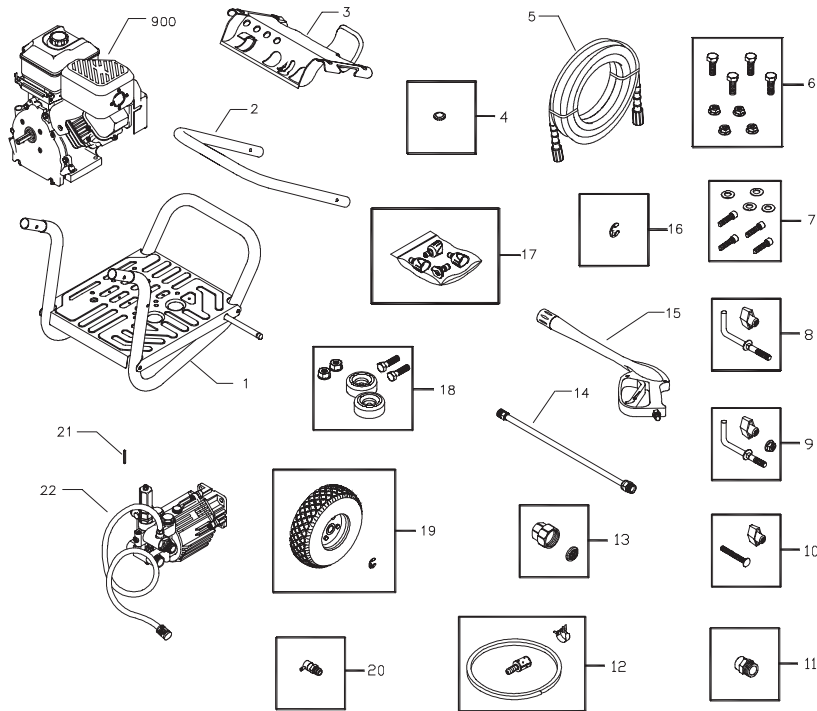

## Illustrated Parts List

Pressure Washer / Lavadora de Presión  
Model / Modelo 020242-1

Questions? Preguntas? Helpline - 1-888-611-6708 M-F 8-5 CT

Troy-Bilt® is a registered trademark of Troy-Bilt, LLC and is used under license to Briggs & Stratton Power Products.

## EXPLODED VIEW AND PARTS LIST - MAIN UNIT

Item	Part #	Description	Item	Part #	Description
1	196695GS	BASE	18	192310GS	KIT,Vibration Mount
2	P194567GS	HANDLE	19	194509GS	KIT,Wheel
3	196788GS	ASSY, Billboard w/Clips	20	194298GS	VALVE,Thermal Relief
	195964GS	CLIPS, Tree	21	23139DGS	KEY
4	30809GS	GROMMET	22	194003GS	ASSY, Pump (see page 3)
5	194564GS	HOSE	900	§	ENGINE
6	192318GS	KIT, Engine Mounting Hardware	<b>Items Not Illustrated:</b>		
7	192131GS	KIT, Pump Mounting Hardware	MS6737	MANUAL, Engine	
8	193819GS	KIT, Hook, Lower Handle	197410GS	MANUAL, Operator's	
9	194264GS	KIT, Hook, Upper Handle	191267SGS	AXLE	
10	B2203GS	KIT, Handle Hardware	BB3061BGS	OIL BOTTLE	
11	95457GS	ADAPTER, Hose to Hose	87815GS	GOGGLES	
12	192796GS	KIT, Chem Hose & Filter	194256GS	KIT, Tag Warning	
13	194004GS	KIT, Inlet, Hose, Grdn, Srv	<b>Optional Accessories:</b>		
14	195970GS	ASSY,Wand, QC	10003I	STABILIZER, Fuel	
15	B3263GS	GUN	100516GS	KIT-O-Ring	
16	191265GS	E-RING	6039	PUMP SAVER	
17	195889GS	KIT, Nozzle	§ - Contact Engine Manufacturer		
	195851ZZGS	NOZZLE, QC, Black			
	195842AAGS	NOZZLE, QC, ProjPro, Red			
	195842XGS	NOZZLE, QC, ProjPro, Orange			
	195842RGS	NOZZLE, QC, ProjPro, Yellow			

## EXPLODED VIEW AND PARTS LIST - PUMP

Item	Part #	Description
21	194434GS	O-RING
22	190639GS	SPACER
24	190640GS	WASHER
42	190646GS	PISTON, Guide
50	198160GS	VENT CAP, with O-Ring
63	194435GS	O-RING
70	190654GS	PUMP HEAD
71	190655GS	GRUB SCREW & WASHER
72	190656GS	OIL BOTTLE (not shown)

Item	Part #	Description
A	190657GS	KIT, CHECK VALVE
B	192914GS	KIT, CHEMICAL INJECT
C	190660GS	KIT, SEAL WATER
D	194426GS	KIT, INJECTOR
E	194427GS	KIT, BALL & SPRING
F	193126GS	KIT, UNLOADER
G	194425GS	KIT, SEAL OIL